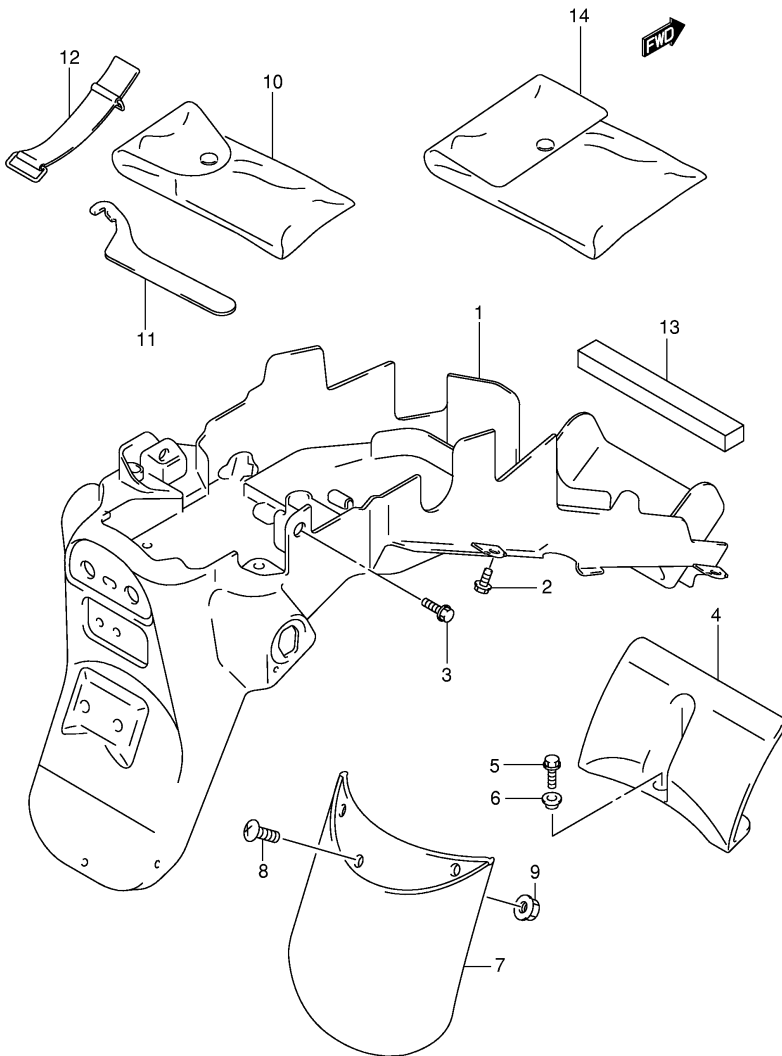

FIG41B

Ref No	Part No	Description
1	63111-19F10	Fender, Rear
2	09116-06168	Bolt
3	09111-06066	Bolt
4	63421-19F00	Mud Guard, Rear Fender Front
5	01550-06163	Bolt
6	09169-06071	Washer
7	63311-19F00	Extension, Rear Fender
8	02142-06103	Screw
9	09146-06003	Nut
10	09800-21008	Tool Assy
11	09822-00005	Clamp, Wrench
12	47435-02F00	Band, Tool
13	47161-08F00	Cushion
14	94980-42A00	Bag, Manual

SV650Y E02_041B
REAR FENDER